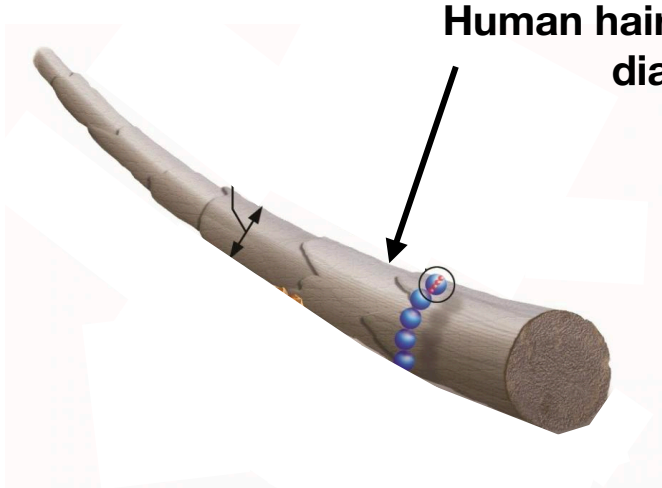

Human hair: 70 microns in diameter

Connections - Apr 20, 2021. PrepareForSumm...

Wildfire Particle Size

Source: <https://www.epa.gov/wildfire-smoke-course/why-wildfire-smoke-health-concern>

Human hair: 70 microns in diameter

Smallest smoke particles: .4 to .7 microns

Connections - Apr 20, 2021. PrepareForSumm...

Wildfire Smoke Tactics

Connections - Apr 20, 2021. PrepareForSummerSmoke.key

Wildfire Smoke Tactics

1. If you can - get a MERV 16 whole-house air filter