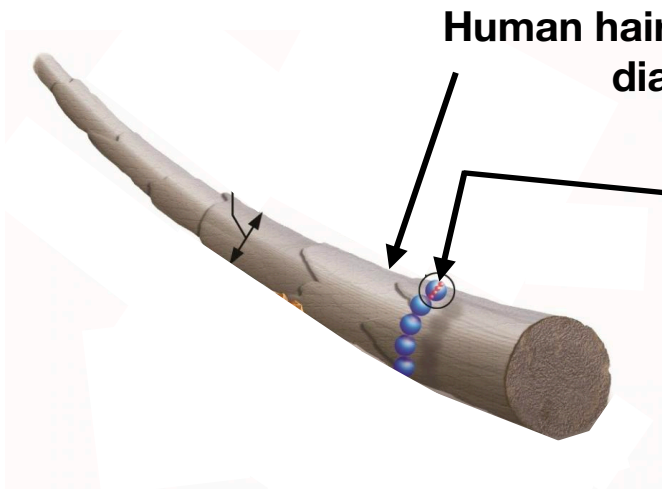

Human hair: 70 microns in diameter

Connections - Apr 20, 2021. PrepareForSumm...

Wildfire Particle Size

Source: <https://www.epa.gov/wildfire-smoke-course/why-wildfire-smoke-health-concern>

Human hair: 70 microns in diameter

Smallest smoke particles: .4 to .7 microns

Connections - Apr 20, 2021. PrepareForSumm...

Wildfire Smoke Tactics

Connections - Apr 20, 2021. PrepareForSummerSmoke.key

Wildfire Smoke Tactics

1. If you can - get a MERV 16 whole-house air filter