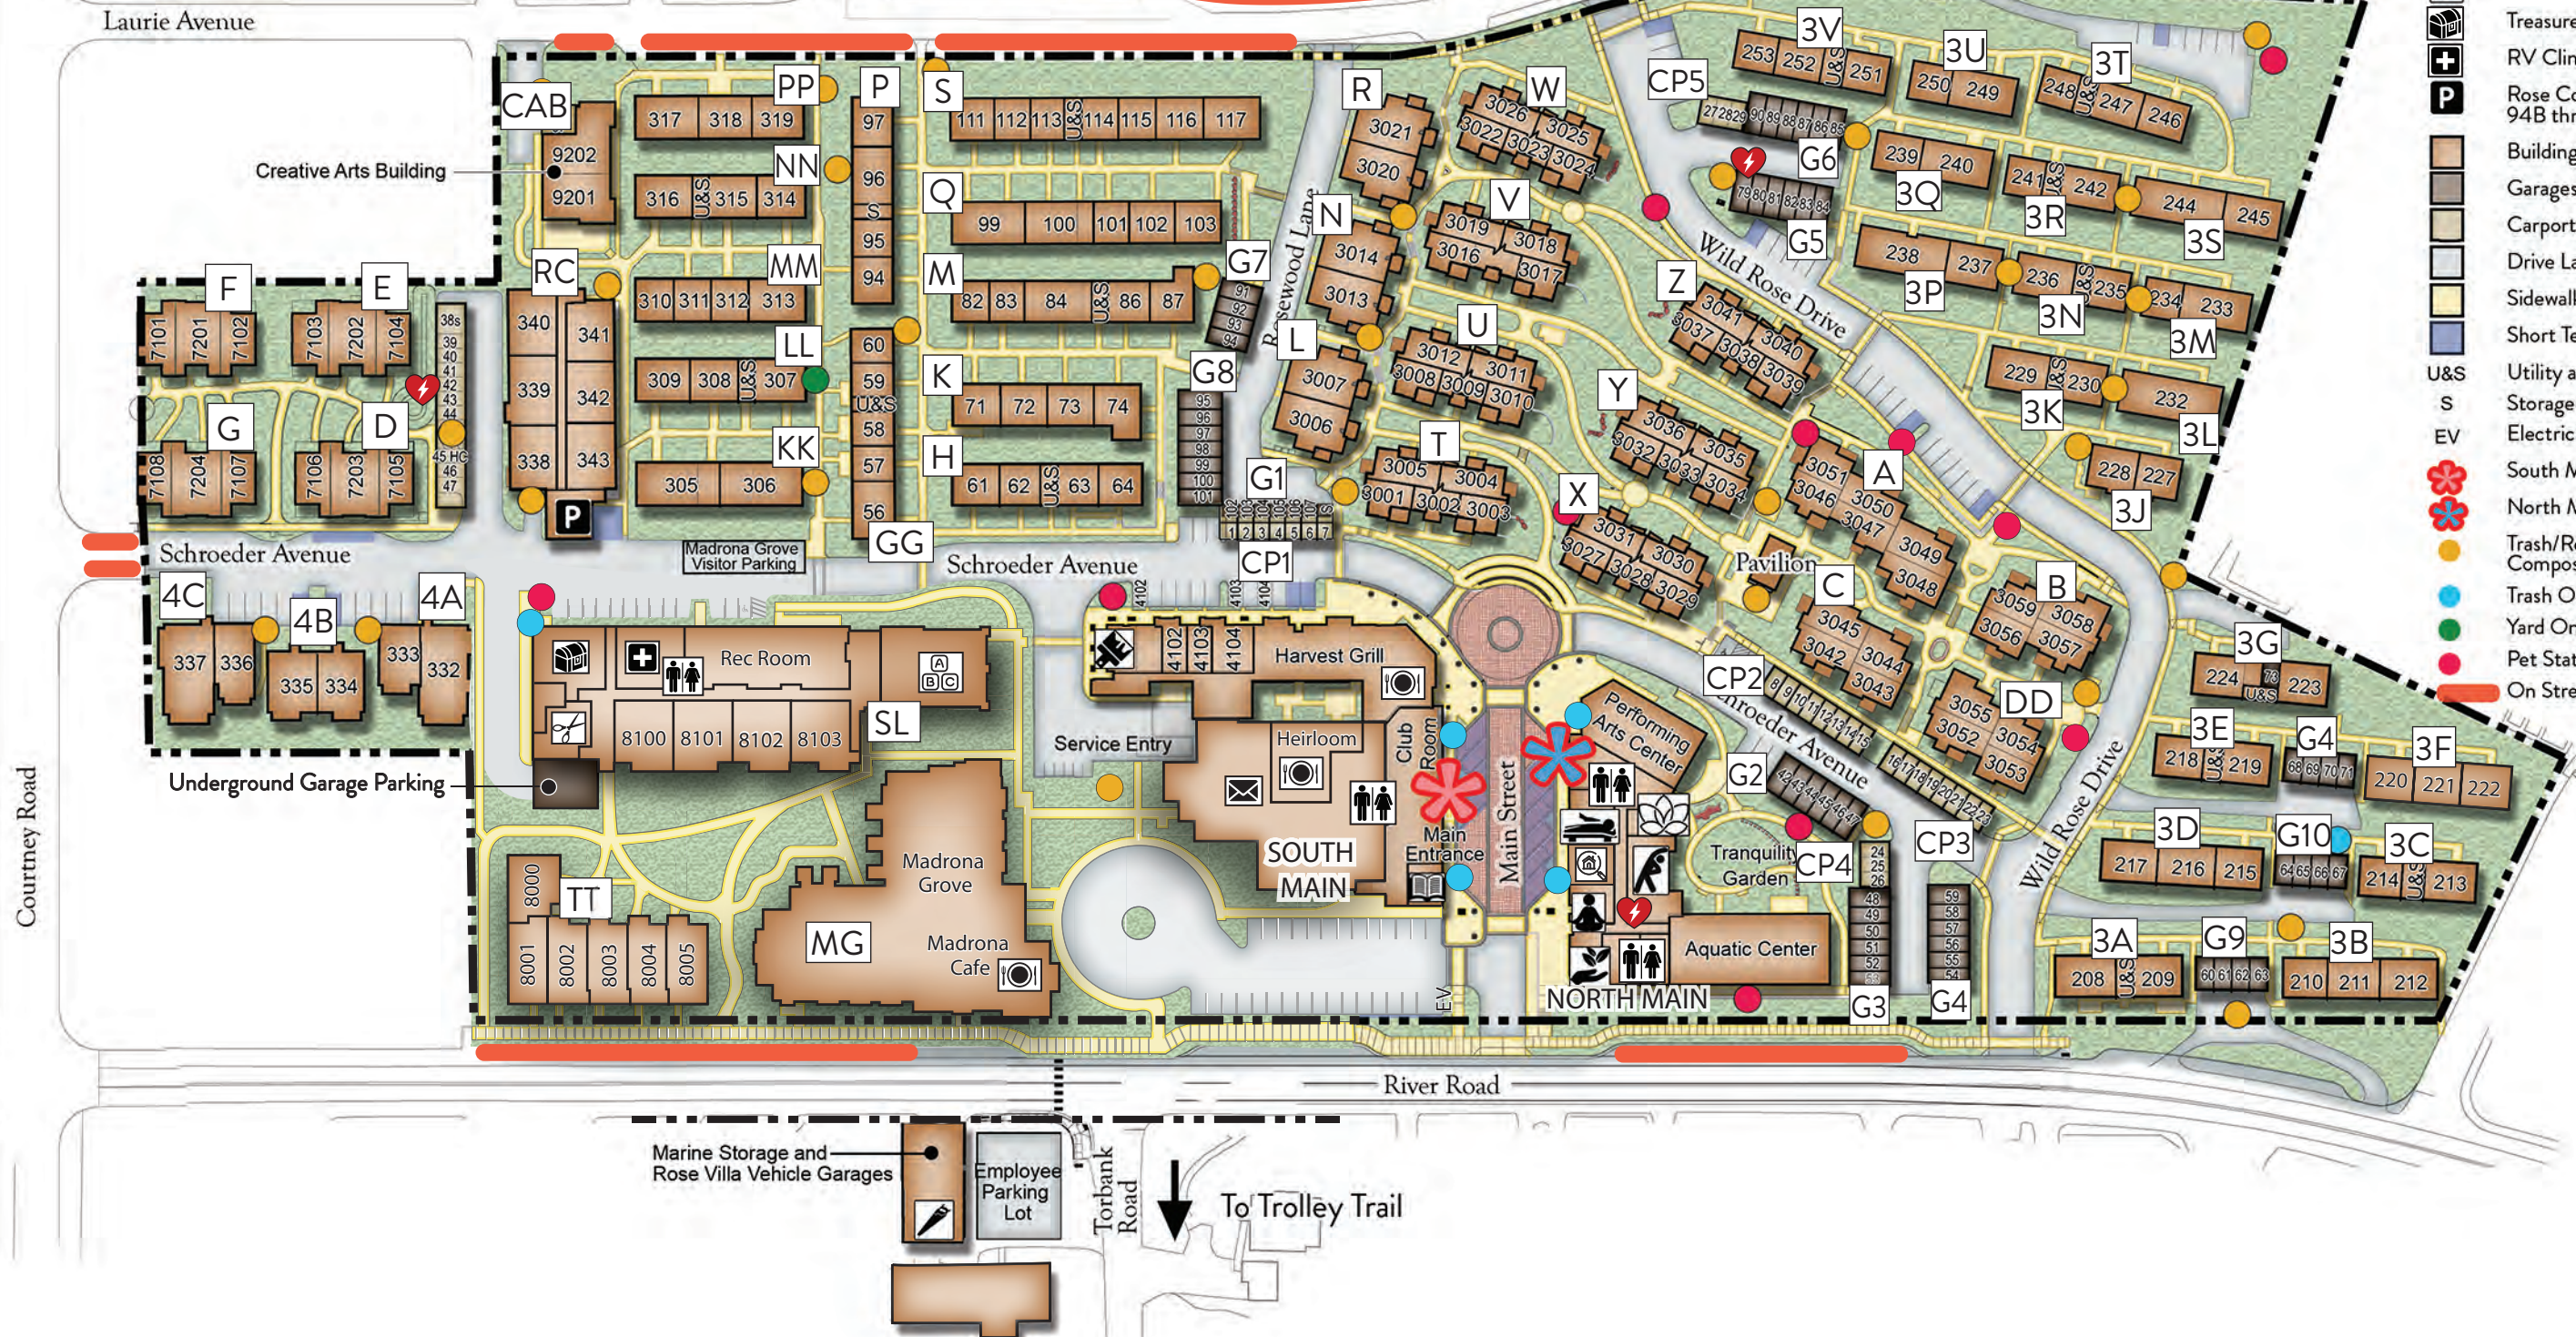

ROSE VILLA

SENIOR LIVING COMMUNITY
 13505 SE River Road • Portland, OR 97222
 503-654-3171 • www.rosevilla.org

Legend

- AEDs
- Childhood Development Center
- Mailroom
- Art Studio
- Dining
- Board Room
- Library
- Riverpoint Spa & Tranquility Center
- Fitness Studio
- Weights and Cardio
- Seeds Garden Center
- Restroom
- Sewing and Quilting Studio
- Rose Villa Sales Suite
- Wood Shop
- Treasure House
- RV Clinic
- Rose Court Parking 94B thru 111B
- Buildings
- Garages
- Carports
- Drive Lanes and Parking
- Sidewalks and Pathways
- Short Term Parking
- U&S
- Storage
- EV
- South Main
- North Main
- Trash/Recycling/Glass/Compost/Yard
- Trash Only
- Yard Only
- Pet Station
- On Street Parking

NORTH & SOUTH MAIN 2ND FLOOR

SCHROEDER LOFTS FLOORS 2-4

NORTH & SOUTH MAIN 3RD FLOOR