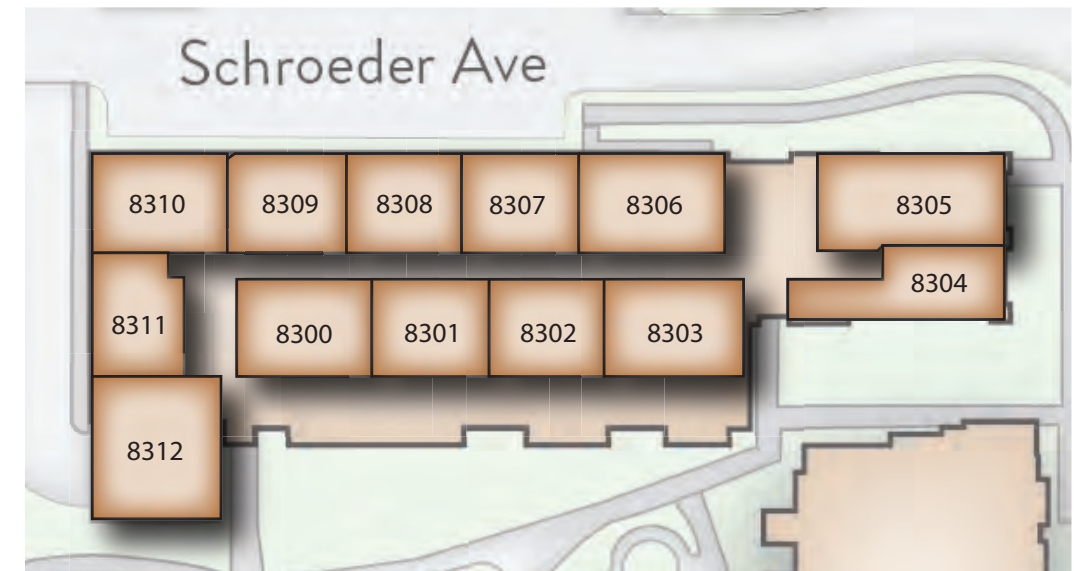

ROSE VILLA

SENIOR LIVING COMMUNITY
 13505 SE River Road • Portland, OR 97222
 503-654-3171 • www.rosevilla.org

Legend

- AEDs
- Childhood Development Center
- Mailroom
- Art Studio
- Dining
- Board Room
- Library
- Riverpoint Spa & Tranquility Center
- Fitness Studio
- Weights and Cardio
- Seeds Garden Center
- Restroom
- Sewing and Quilting Studio
- Rose Villa Sales Suite
- Wood Shop
- Treasure House
- RV Clinic
- Rose Court Parking 94B thru 111B
- Buildings
- Garages
- Carports
- Drive Lanes and Parking
- Sidewalks and Pathways
- Short Term Parking
- U&S
- Storage
- EV
- South Main
- North Main
- Trash/Recycling/Glass/Compost/Yard
- Trash Only
- Yard Only
- Pet Station
- On Street Parking

NORTH & SOUTH MAIN 2ND FLOOR

SCHROEDER LOFTS FLOORS 2-4

NORTH & SOUTH MAIN 3RD FLOOR