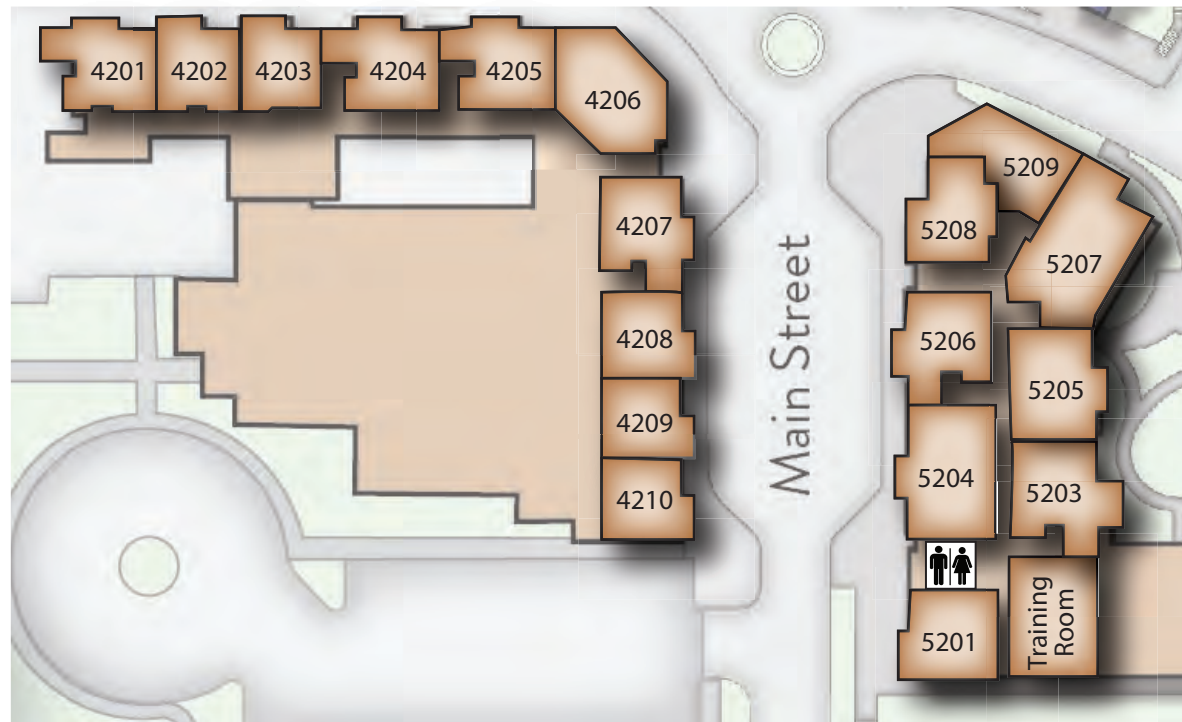

ROSE VILLA

SENIOR LIVING COMMUNITY
 13505 SE River Road • Portland, OR 97222
 503-654-3171 • www.rosevilla.org

Legend

- AEDs
- Childhood Development Center
- Mailroom
- Art Studio
- Dining
- Board Room
- Library
- Riverpoint Spa & Tranquility Center
- Fitness Studio
- Weights and Cardio
- Seeds Garden Center
- Restroom
- Sewing and Quilting Studio
- Rose Villa Sales Suite
- Wood Shop
- Treasure House
- RV Clinic
- Rose Court Parking 94B thru 111B
- Buildings
- Garages
- Carports
- Drive Lanes and Parking
- Sidewalks and Pathways
- Short Term Parking
- U&S
- Storage
- EV
- South Main
- North Main
- Trash/Recycling/Glass/Compost/Yard
- Trash Only
- Yard Only
- Pet Station
- On Street Parking

NORTH & SOUTH MAIN 2ND FLOOR

SCHROEDER LOFTS FLOORS 2-4

NORTH & SOUTH MAIN 3RD FLOOR