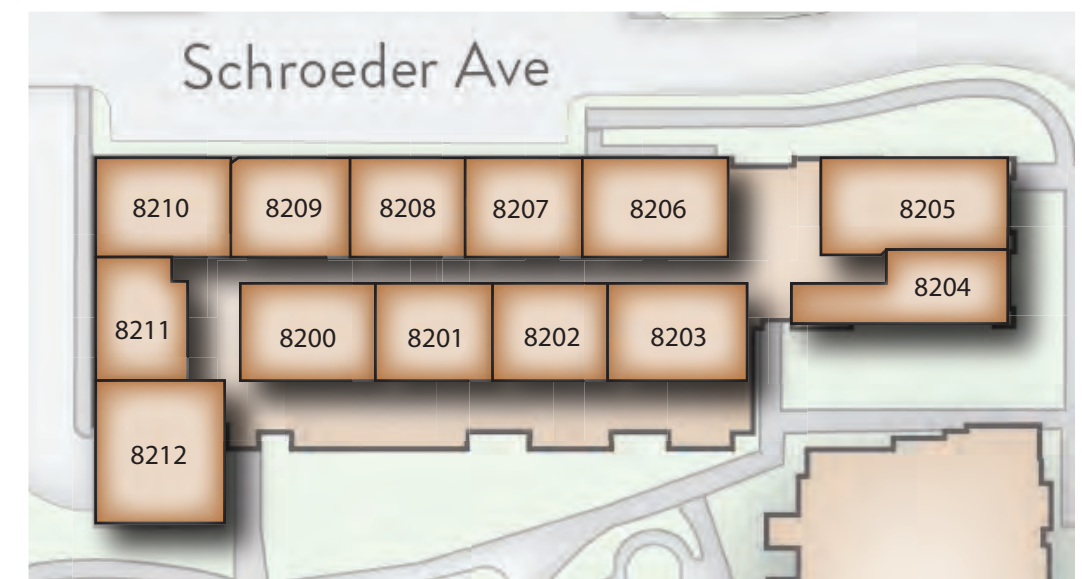

ROSE VILLA

SENIOR LIVING COMMUNITY
 13505 SE River Road • Portland, OR 97222
 503-654-3171 • www.rosevilla.org

Legend

- AEDs
- Childhood Development Center
- Mailroom
- Art Studio
- Dining
- Board Room
- Library
- Riverpoint Spa & Tranquility Center
- Fitness Studio
- Weights and Cardio
- Seeds Garden Center
- Restroom
- Sewing and Quilting Studio
- Rose Villa Sales Suite
- Wood Shop
- Treasure House
- RV Clinic
- Rose Court Parking 94B thru 111B
- Buildings
- Garages
- Carports
- Drive Lanes and Parking
- Sidewalks and Pathways
- Short Term Parking
- U&S
- Storage
- EV
- South Main
- North Main
- Trash/Recycling/Glass/Compost/Yard
- Trash Only
- Yard Only
- Pet Station
- On Street Parking

NORTH & SOUTH MAIN 2ND FLOOR

SCHROEDER LOFTS FLOORS 2-4

NORTH & SOUTH MAIN 3RD FLOOR